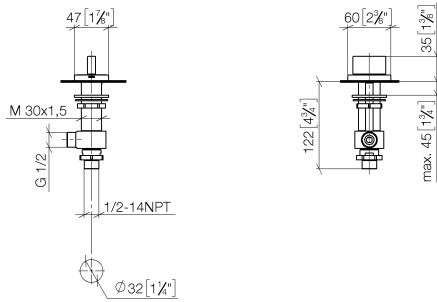

20 004 705

- hole diameter 32 mm
- rosette 60 x 47 mm
- with cold marking

	Brushed Champagne (22kt Gold)	20 004 705-46
	Chrome	20 004 705-00
	Brushed Platinum	20 004 705-06
	Dark Chrome	20 004 705-19
	Champagne (22kt Gold)	20 004 705-47
	Brushed Dark Platinum	20 004 705-99

20 004 705

mm [inches]

Flow rate chart

Certificates

IAPMO_N-4976. LGA_28687. IAPMO_6397. WRAS_240202020.

20 004 705

Parts for other finishes can be found here: [Chrome](#)

Spare parts list

No.	Item Number	Name	Quantity used	Delivery time
1	90 20 70 051 06-46	handle (cold)	1	30
2	04 17 11 058 53 90	side panel	1	2
3	90 90 03 153 00 90	top	1	2
4	04 23 10 032 78 90	fixing set	1	2
5	04 17 11 023 10 90	distributor	1	2
6	90 23 30 040 00-46	threaded connector	1	-
Spare part can no longer be ordered, please order the replacement item				
7	09 30 11 059 90	disc	1	2
8	09 23 10 012 90	nut	1	2